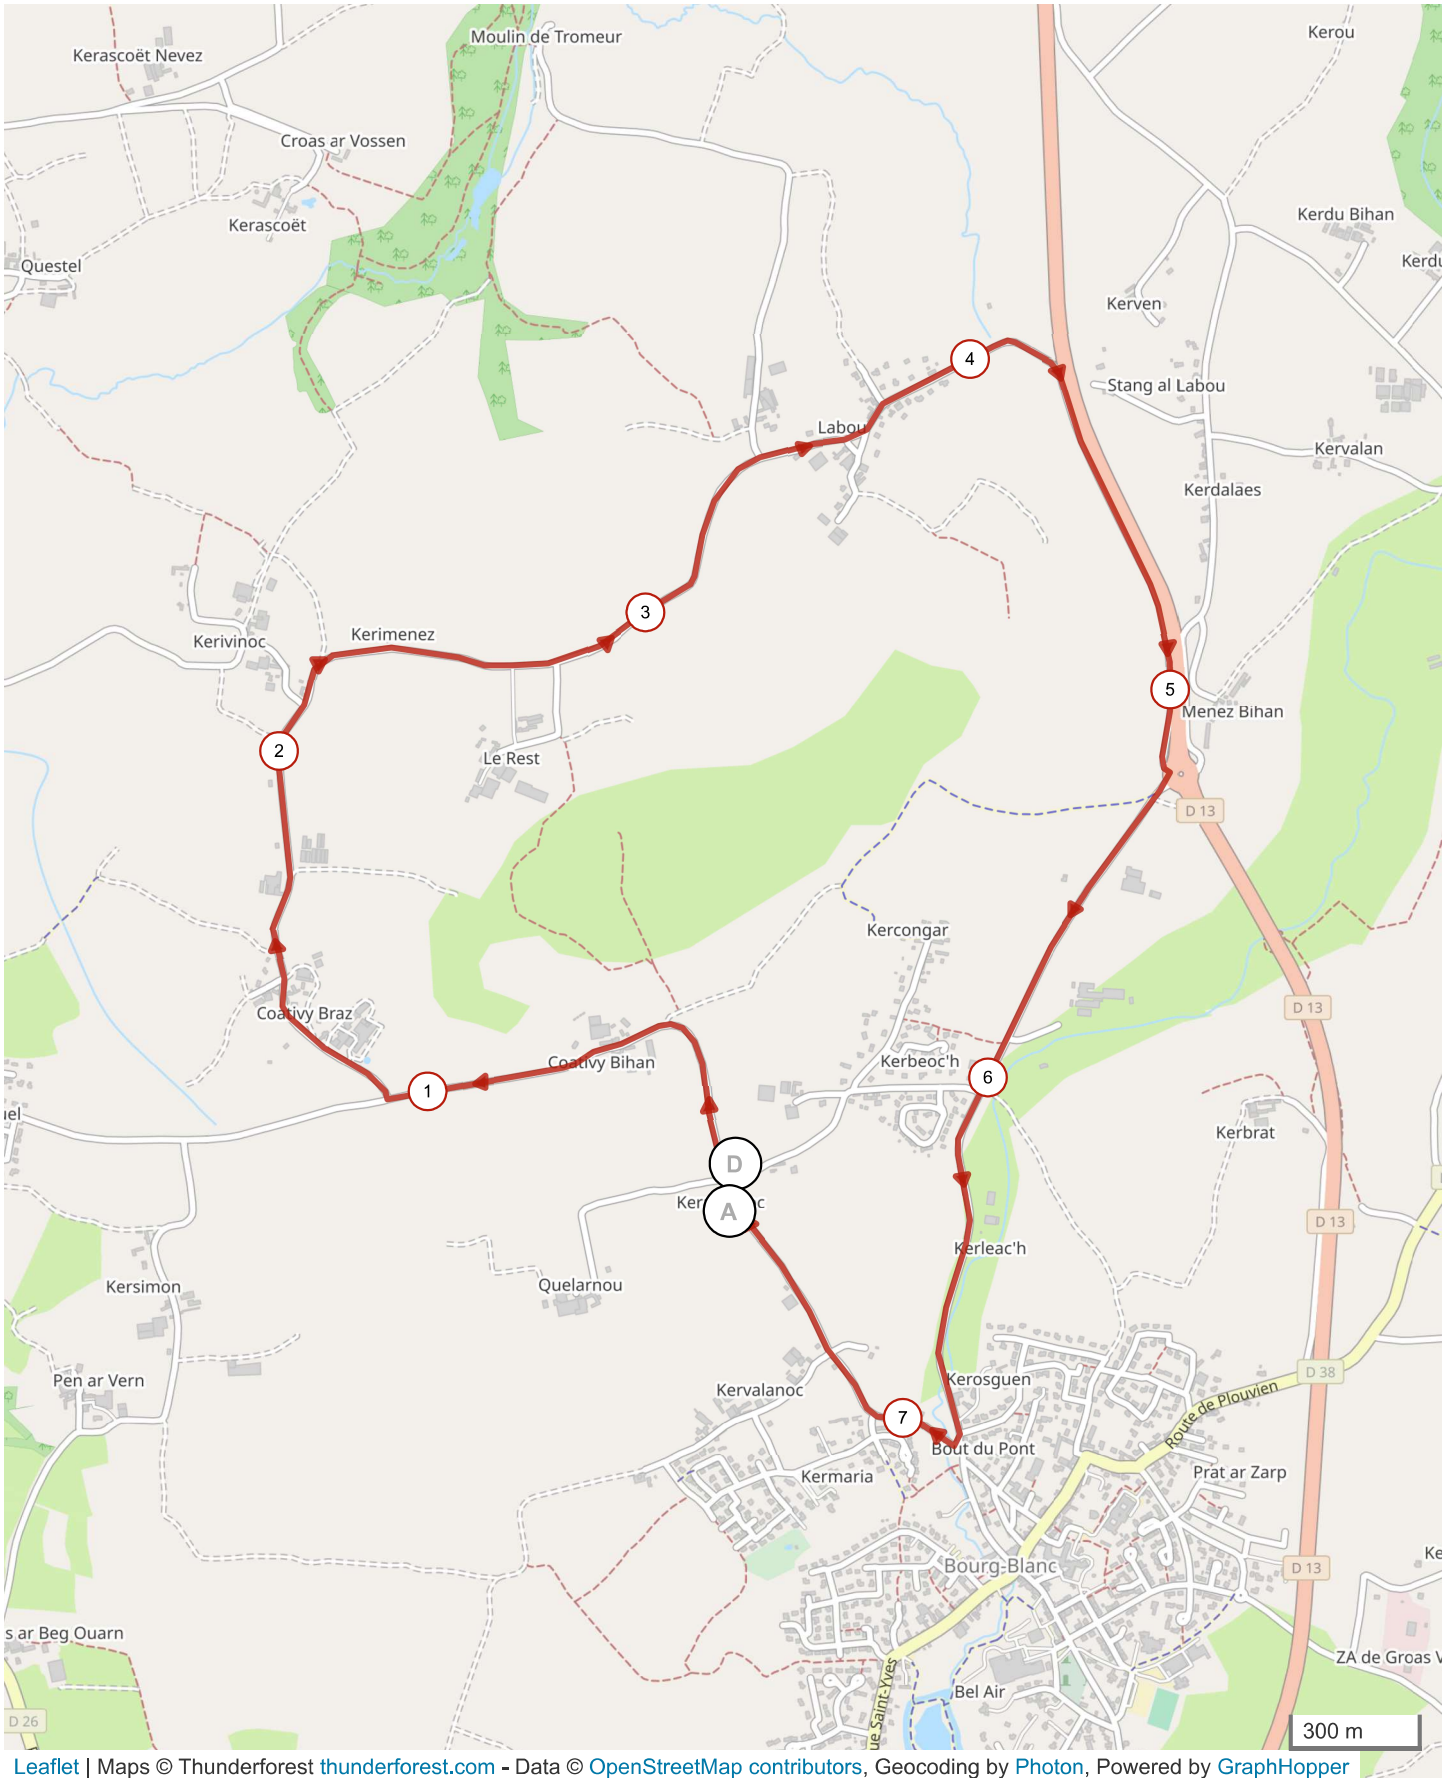

# 14274416 | Cyclisme - Route | course fsgt ccbb  
Bourg-Blanc -> Bourg-Blanc  
17.688 km ↑ 51 m ↓ 51 m ▲ 51 m ▲ 73 m

Leaflet | Maps © Thunderforest [thunderforest.com](https://thunderforest.com) - Data © [OpenStreetMap contributors](https://openstreetmap.org/), Geocoding by [Photon](https://photon.photonengine.com/), Powered by [GraphHopper](https://graphhopper.com/)

© 2022 Openrunner